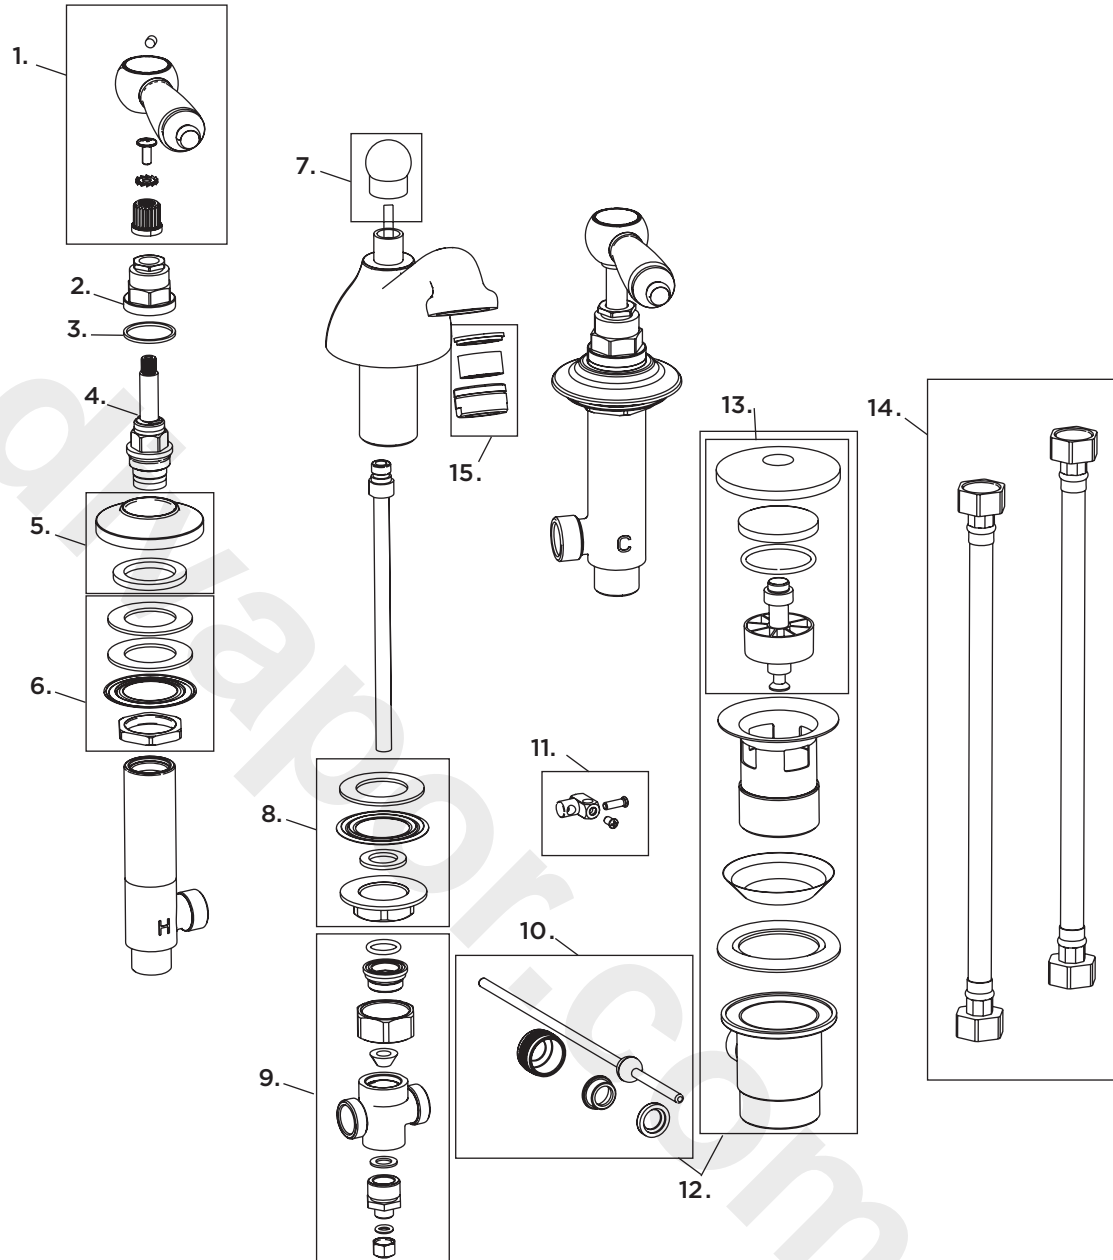

Product Code: RS2 3HBAS C
Revision: R1

1	Handle Assembly
2	Shroud
3	Decorative Fibre Washer
4	Valve
5	Body Shroud & Washer
6	Side Body Fixing Kit
7	Pop Up Rod & Knob
8	Spout Fixing Kit
9	Tee-Joint
10	Rod Assembly
11	Pop Up Connector
12	Pop Up Waste Kit
13	Pop Up Waste Plug
14	Flexi Tails
15	Anti-Splash